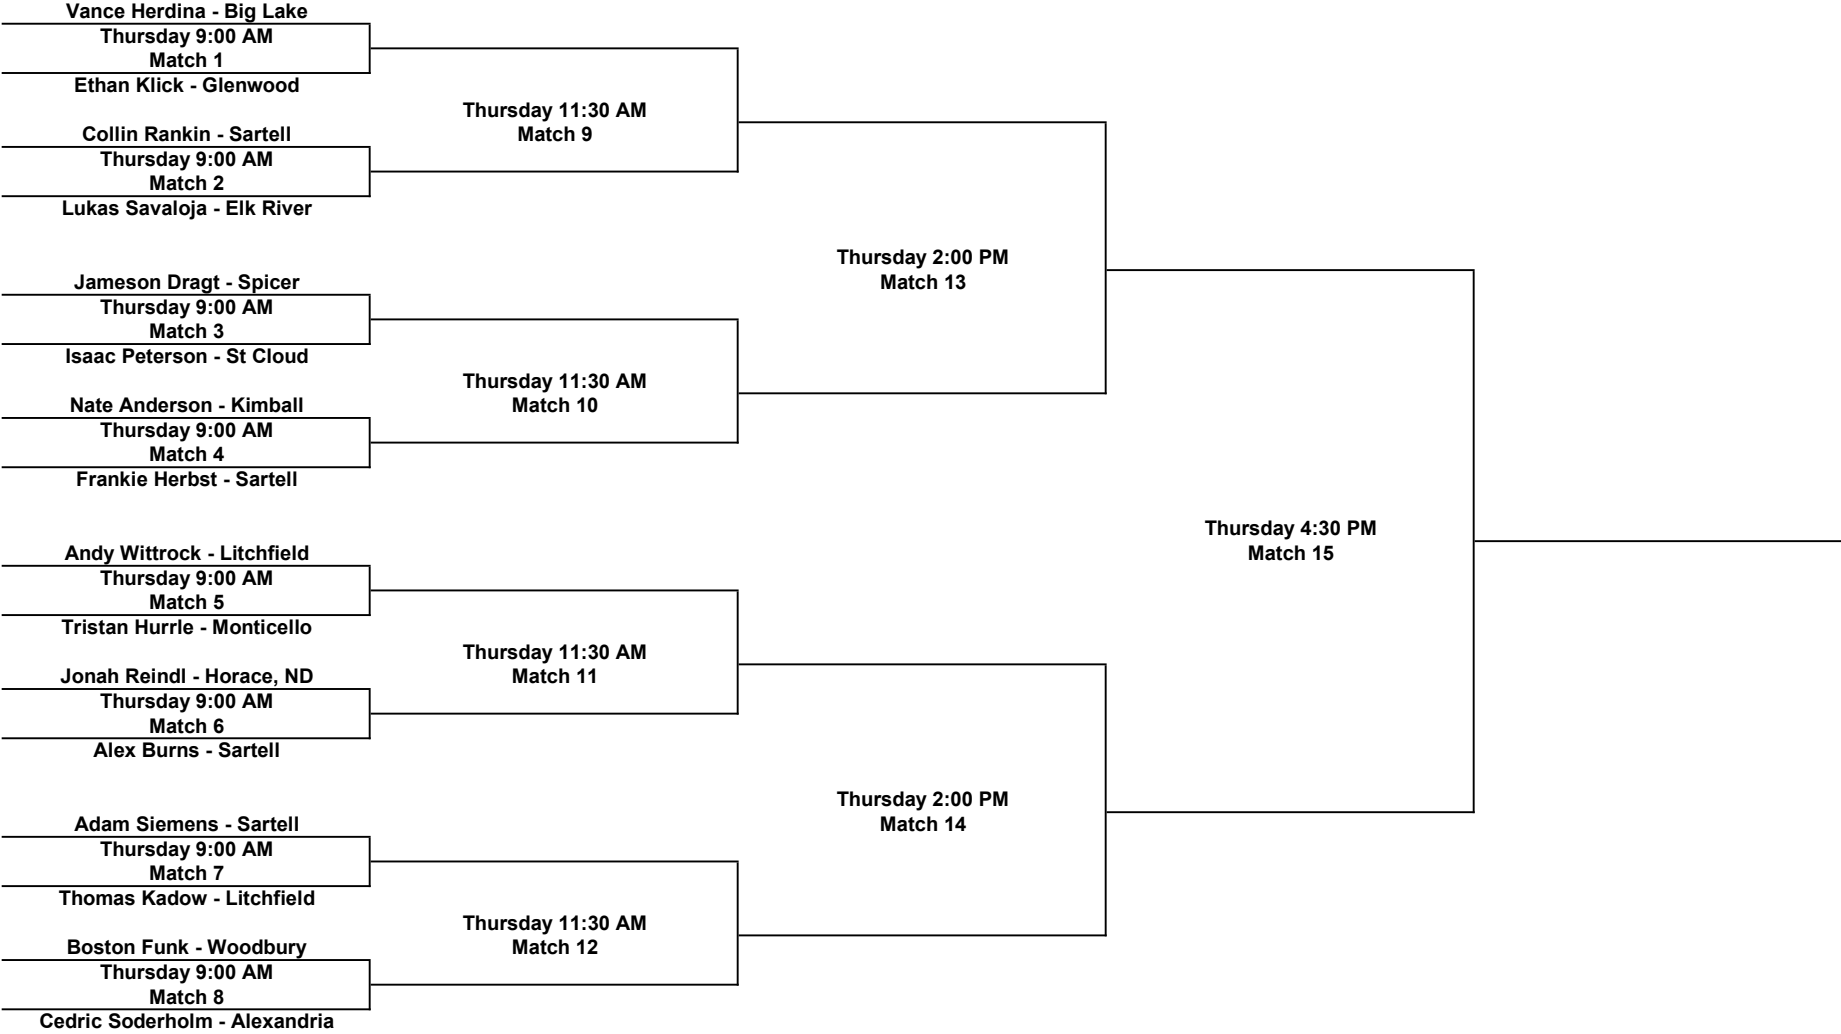

WATERCADE TENNIS JUNIOR BOY'S 18U SINGLES

Main Draw

WATERCADE TENNIS JUNIOR BOY'S 18U SINGLES
Consolation Draw

WATERCADE TENNIS JUNIOR GIRL'S 18U SINGLES
Main Draw

WATERCADE TENNIS JUNIOR GIRL'S 18U SINGLES

Consolation Draw

* If necessary matches are only played if the seeded player loses their opening match (2 match guarantee) - Otherwise the play in loser receives a bye to the next round

WATERCADE TENNIS JUNIOR BOY'S 15U SINGLES

Main Draw

WATERCADE TENNIS JUNIOR BOY'S 15U SINGLES

Consolation Draw

* If necessary matches are only played if the seeded player loses their opening match (2 match guarantee) - Otherwise the play in loser receives a bye to the next round