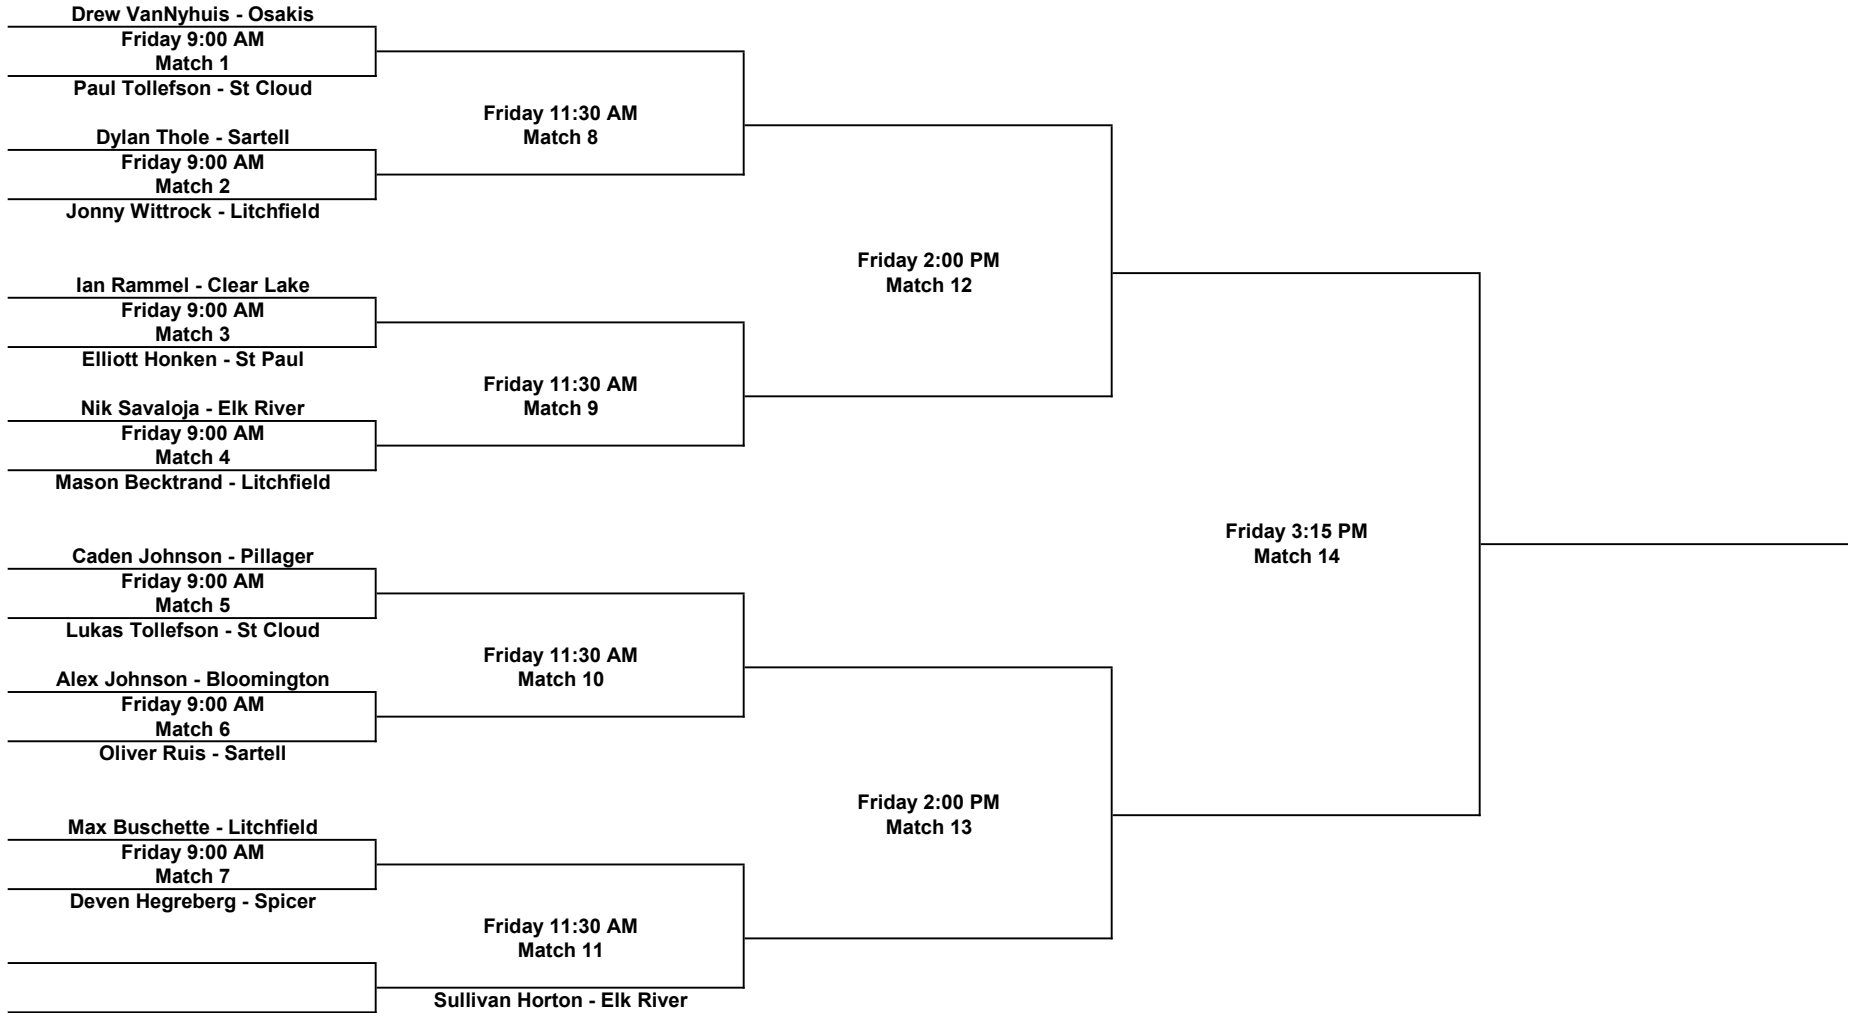

WATERCADE TENNIS JUNIOR BOY'S 15U SINGLES

Main Draw