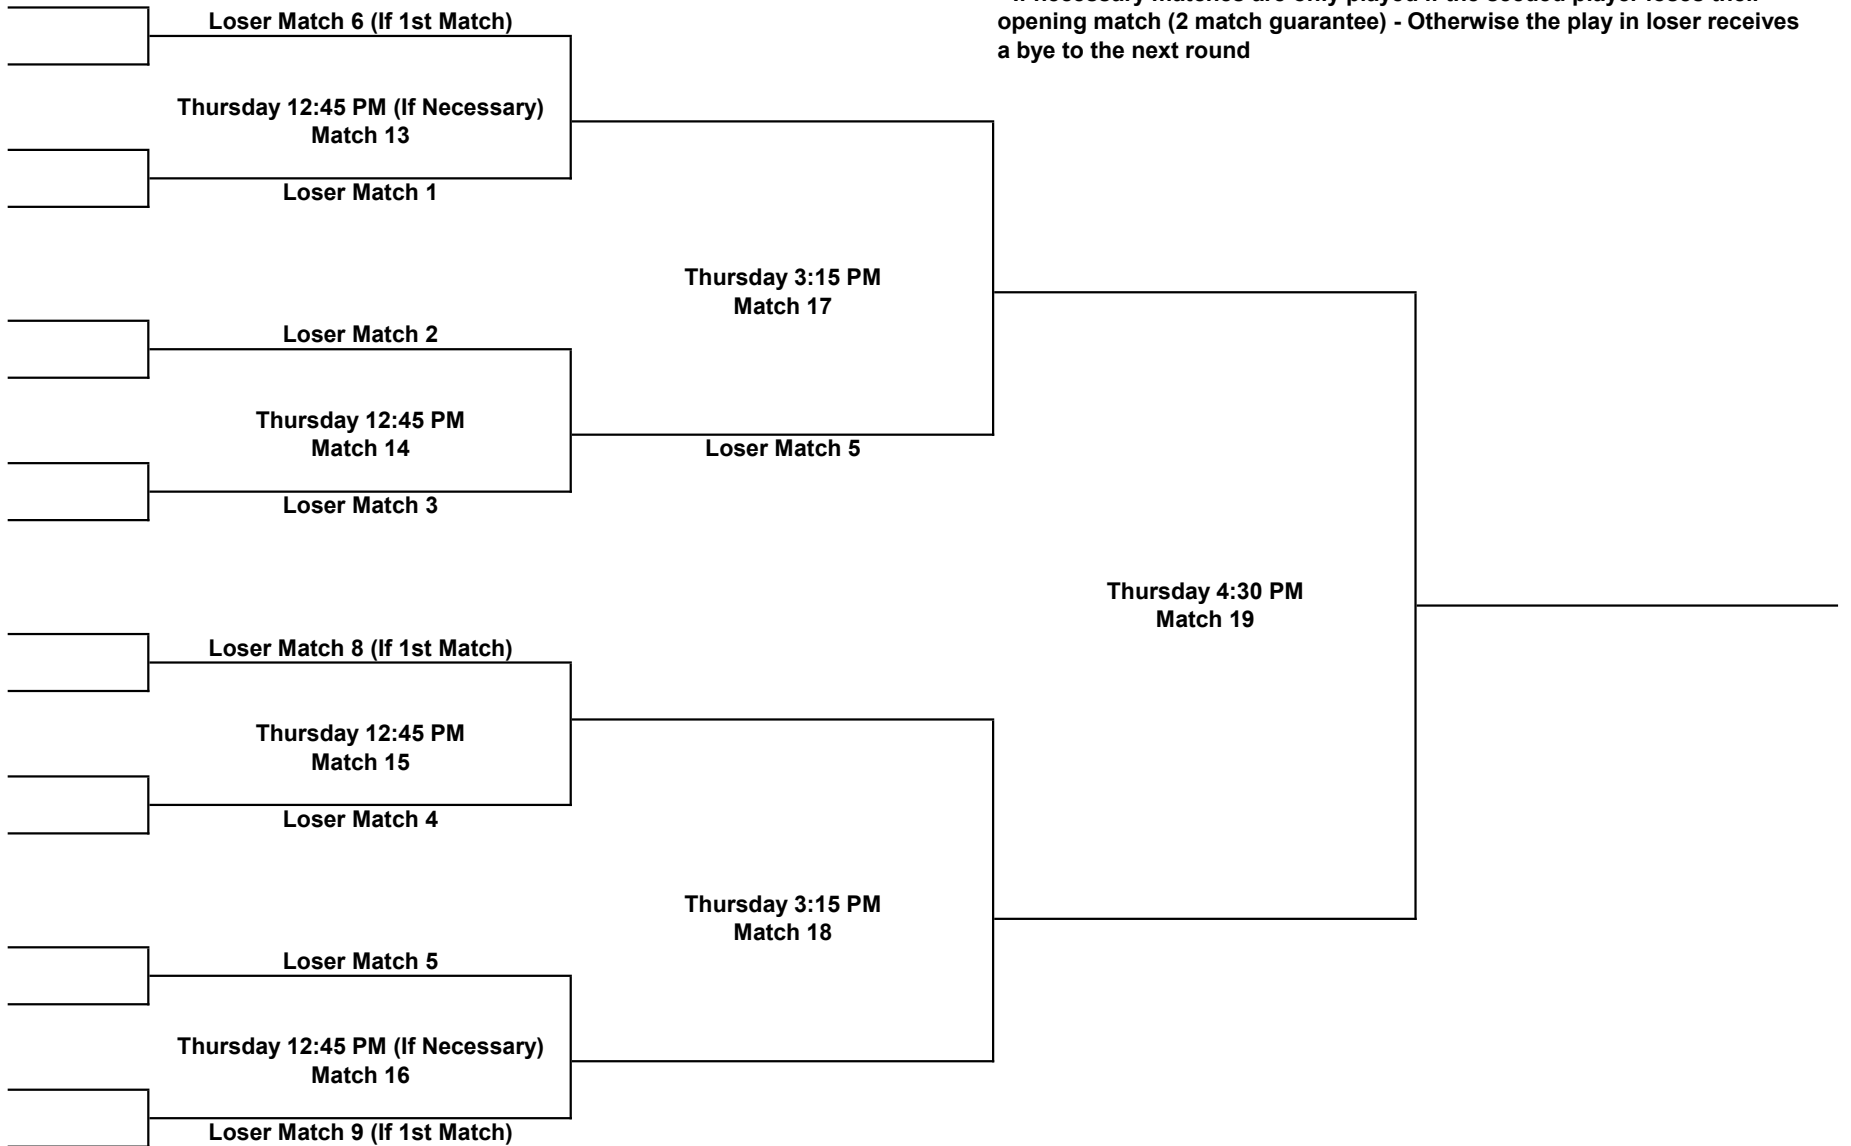

WATERCADE TENNIS JUNIOR BOY'S 18U SINGLES

Main Draw

WATERCADE TENNIS JUNIOR BOY'S 18U SINGLES
Consolation Draw

WATERCADE TENNIS JUNIOR GIRL'S 18U SINGLES
Main Draw

WATERCADE TENNIS JUNIOR GIRL'S 18U SINGLES

Consolation Draw

* If necessary matches are only played if the seeded player loses their opening match (2 match guarantee) - Otherwise the play in loser receives a bye to the next round

WATERCADE TENNIS JUNIOR BOY'S 15U SINGLES