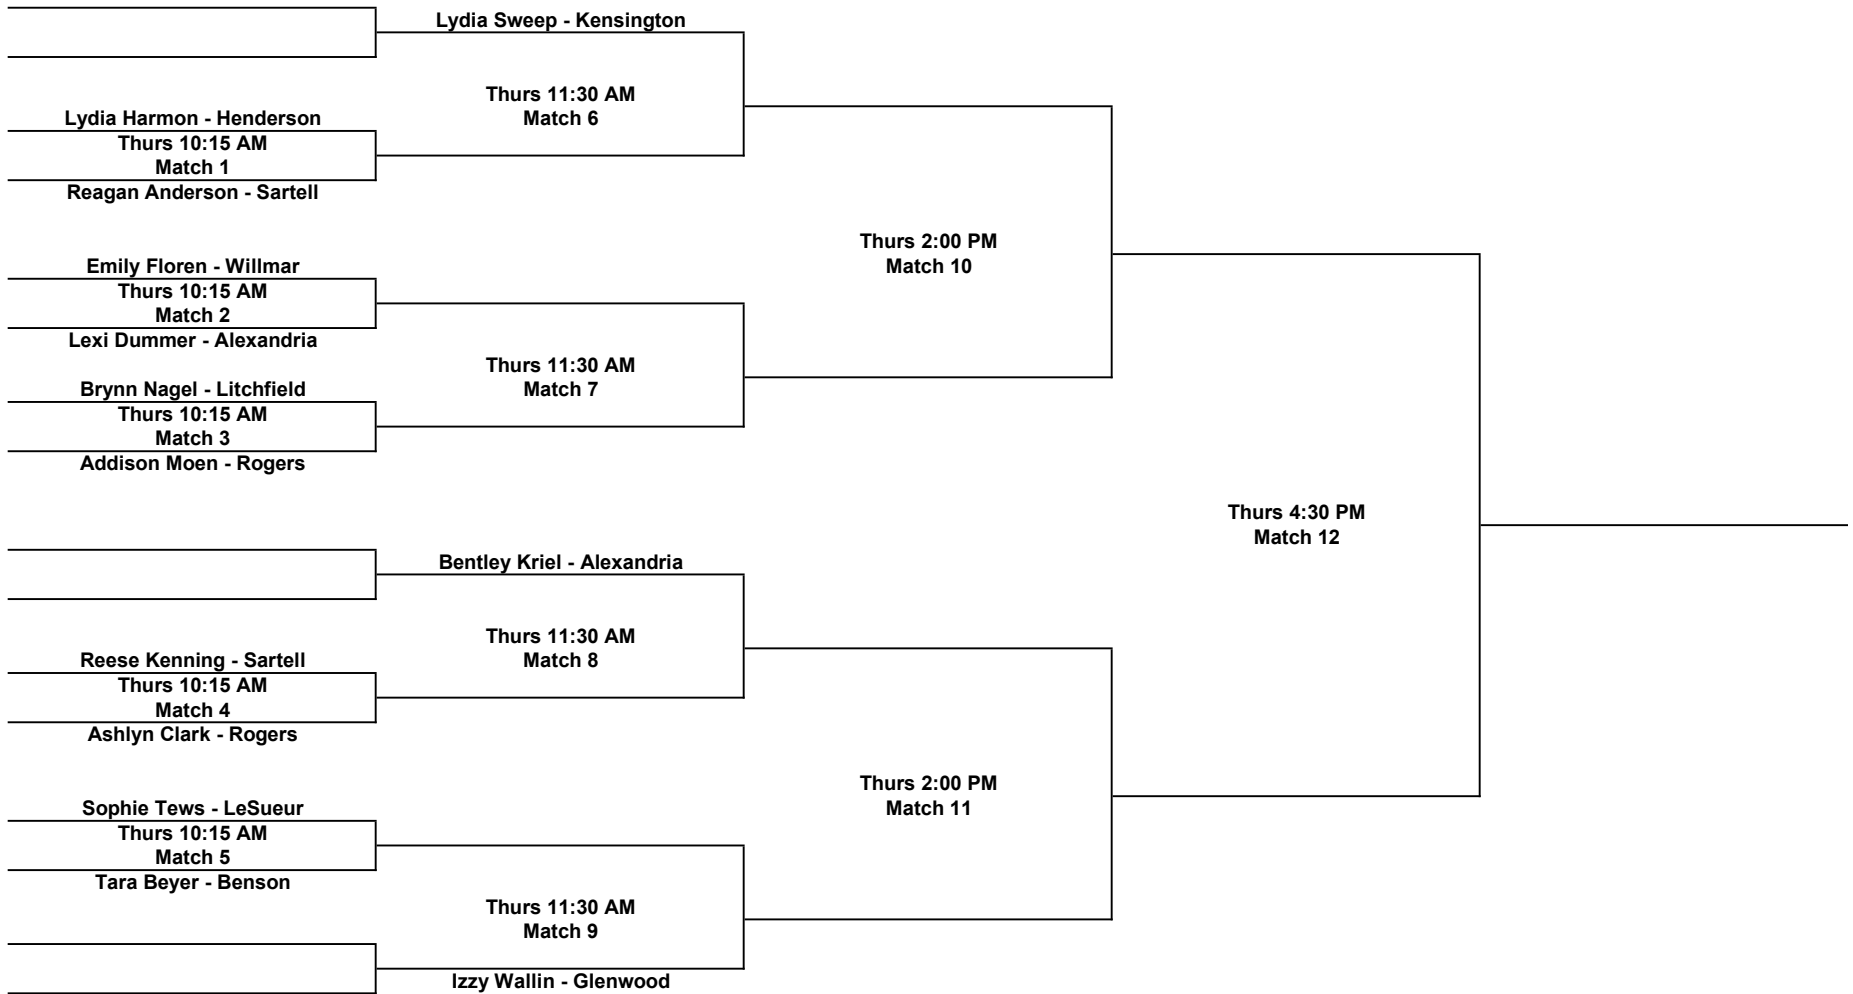

WATERCADE TENNIS JUNIOR BOY'S 18U SINGLES

Main Draw

WATERCADE TENNIS JUNIOR BOY'S 18U SINGLES
Consolation Draw

WATERCADE TENNIS JUNIOR GIRL'S 18U SINGLES
Main Draw

WATERCADE TENNIS JUNIOR GIRL'S 18U SINGLES

Consolation Draw

* If necessary matches are only played if the seeded player loses their opening match (2 match guarantee) - Otherwise the play in loser receives a bye to the next round

WATERCADE TENNIS JUNIOR BOY'S 15U SINGLES

Main Draw

WATERCADE TENNIS JUNIOR BOY'S 15U SINGLES

Consolation Draw

* If necessary matches are only played if the seeded player loses their opening match (2 match guarantee) - Otherwise the play in loser receives a bye to the next round