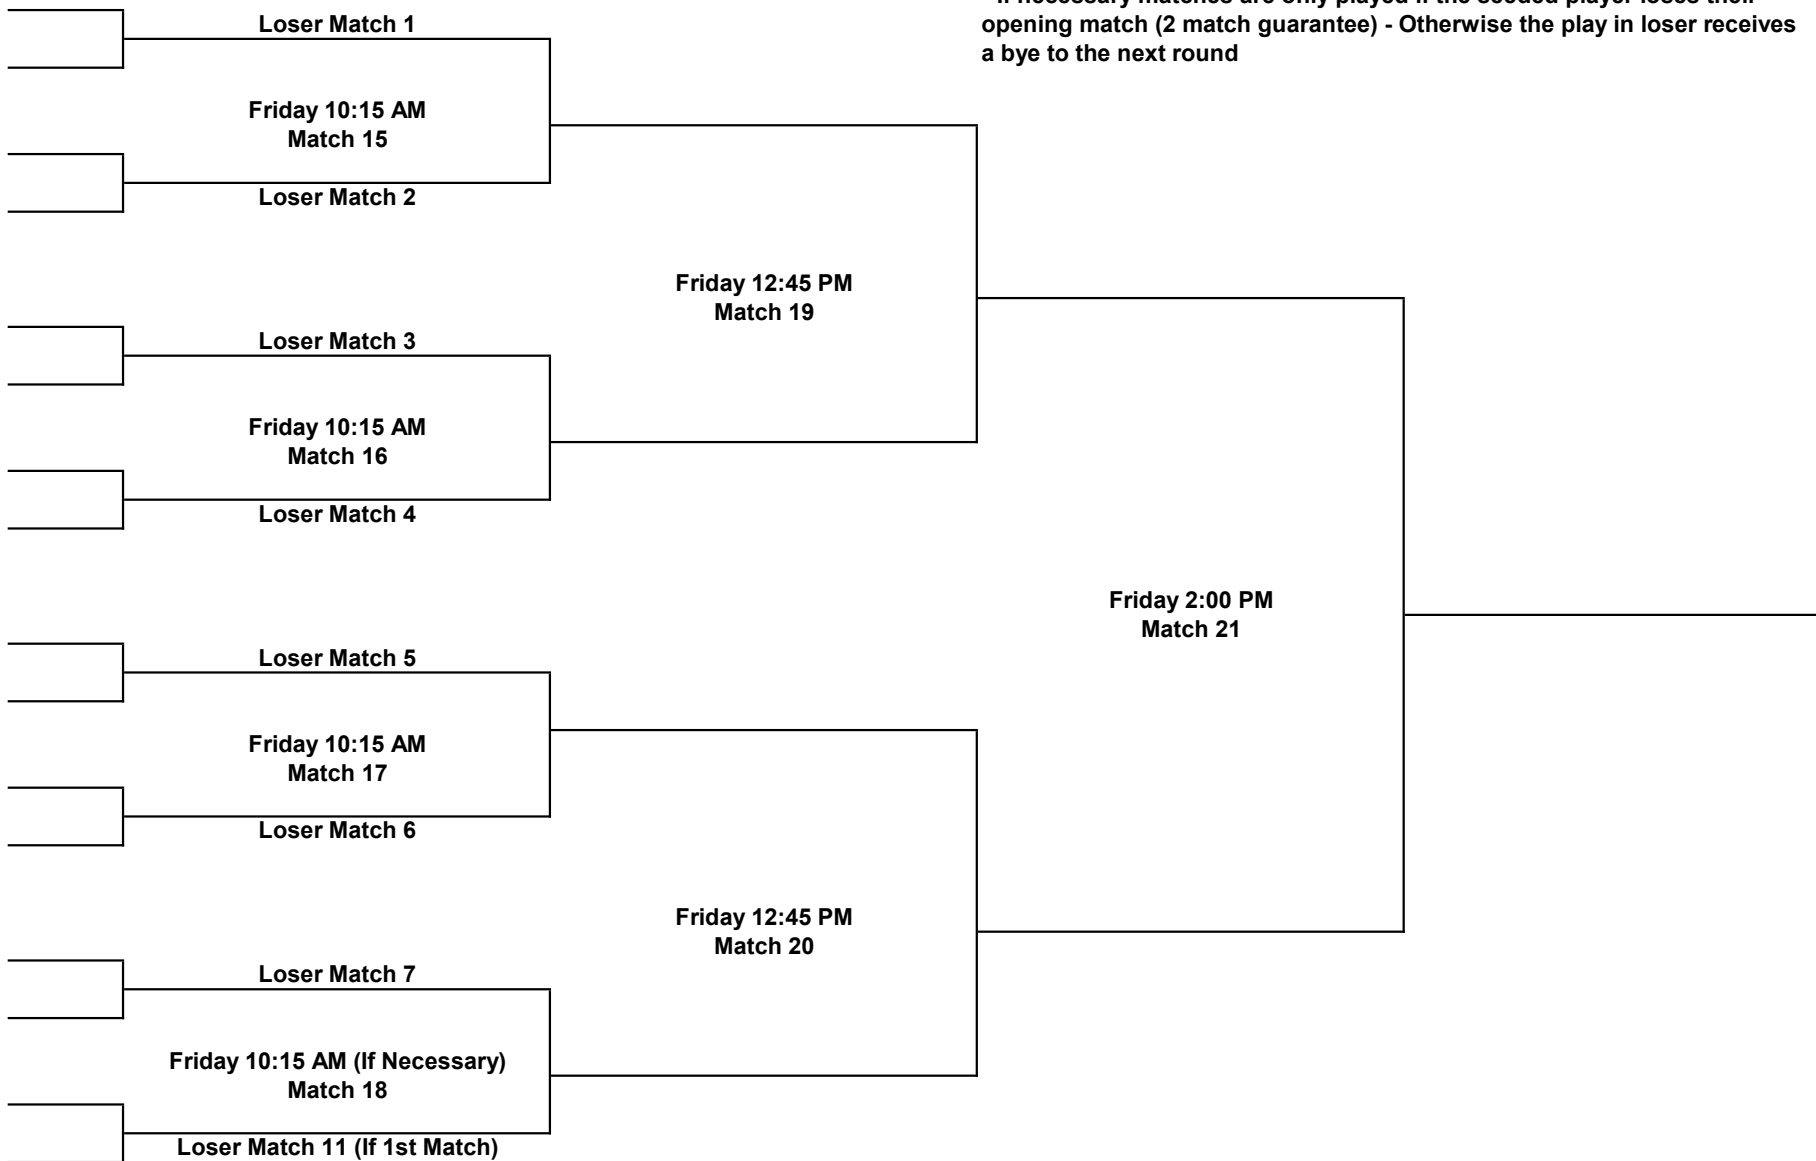

Consolation Draw

* If necessary matches are only played if the seeded player loses their opening match (2 match guarantee) - Otherwise the play in loser receives a bye to the next round

WATERCADE TENNIS JUNIOR BOY'S 15U SINGLES

Main Draw

WATERCADE TENNIS JUNIOR BOY'S 15U SINGLES

Consolation Draw

* If necessary matches are only played if the seeded player loses their opening match (2 match guarantee) - Otherwise the play in loser receives a bye to the next round